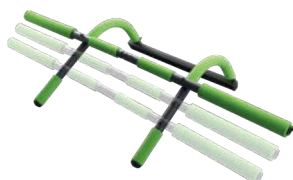

CH960007 - VINYL DUMBBELLS 3,0KG SET

2 dumbbells with a cast iron core and vinyl coated, 3,0kg, good grip and durable, ideal for all kinds of workout - aerobics, gymnastics and therapeutical training, anthracite, with logo, very good against scratches, easy to clean, carton packaging.

CH960005 - VINYL DUMBBELLS 1,0KG SET

2 dumbbells with a cast iron core and vinyl coated, 1,0kg, good grip and durable, ideal for all kinds of workout - aerobics, gymnastics and therapeutical training, limegreen, with logo, very good against scratches, easy to clean, carton packaging.

CH960004 - VINYL DUMBBELLS 0,5KG SET

2 dumbbells with a cast iron core and vinyl coated, 0,5kg each, robust material, good grip and durable, ideal for all kinds of workout aerobics, gymnastics, fitness and therapeutical training, limegreen, with logo, very good against scratches, easy to clean, carton packaging.

FITNESS EQUIPMENT

CH960044 - DOORWAY PULL-UP BAR WITH MULTIPLE FUNCTIONS 4 IN 1

Practical multiple function home training tool for toning arms and upper body, and strengthening the abs, back and arm muscles. Excellent for chin-ups, sit-ups and push-ups. For door frames of max. width of 92cm and depth of 12-24cm (adjustable). Stable 25mm steel bar (2mm thick walls), max. load of 100kg. Soft, foam covered bar for comfort. Comes in limegreen-anthracite, incl. instruction manual.